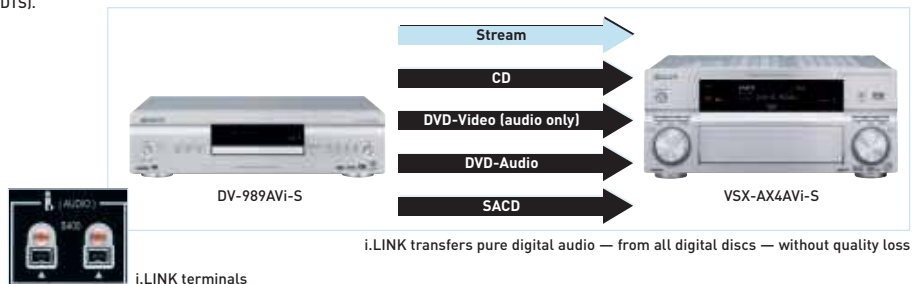

i.LINK* (ADVANCED RESOLUTION DIGITAL AUDIO INTERFACE) [DV-989AVi]

The i.LINK digital audio interface is also known as IEEE1394 or FireWire. Thanks to the support for high throughput and industry-standard content protection technology, it is the ideal interface for demanding digital environments like DVD-Audio and SACD.

The DV-989AVi — equipped with i.LINK Advanced Resolution Digital Audio Interface — passes the digital content of an audio disc directly and securely to a compliant amplifier or receiver. Pioneer's engineers developed the i.LINK interface to deliver this output free of jitter**. The i.LINK interface even goes further, integrating support for device-to-device communication, which enables, for example, operation commands to be transferred via the i.LINK connection — for digital interfacing with ease.

* The i.LINK interface is also known as IEEE1394. FireWire is a trademark. 'i.LINK' and the 'i.LINK' logo are trademarks.

** Except DVD-Video and VideoCD (Dolby Digital, MPEG and DTS).